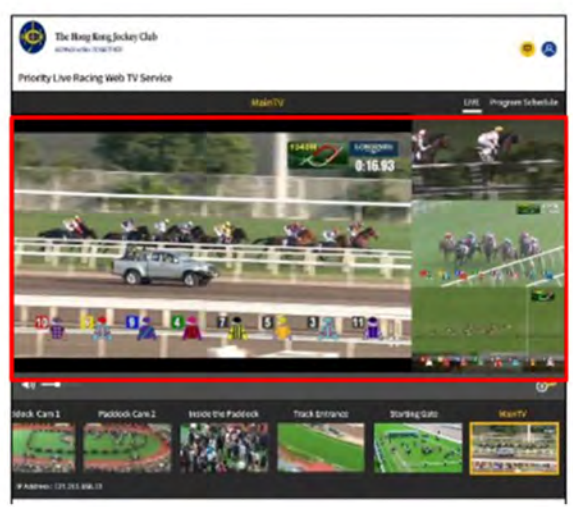

Experience the Ultimate Live Racing Stream— Revolutionizing the Way Fans Watch!

Our cutting-edge solution delivers an unparalleled live racing experience with ultra-low latency, multi-screen support, and interactive features. Designed for seamless performance across multiple platforms, we ensure that every second of the race is captured and streamed in real-time.

Ultra-Low Latency

Experience near real-time racing action with under 1 second of delay

Multi-Screen Experience

- Multi-Angle Viewing – Up to 4 live angles played simultaneously
- Stream Synchronization – All streams stay in sync with ultra-low latency
- Flexible Viewing Options – Switch between main and smaller views seamlessly
- Full-Screen Mode – Any stream can be enlarged and reverted to split-screen
- Optimized Bitrate – Main view plays at the highest available bitrate; smaller views use lower fixed bitrate
- Cross-Platform Support – Available on iOS, Android, and HTML5+
- Adaptive Performance – Optimized based on device hardware capability
- Single-Screen PIP Support – Multi-screen to PIP switching handled at the application level
- Time Code Extraction – Supported for all streams
- Concurrent Uses – 100,000+ uses in customer commercial deployments

Split-Screen Live Streaming Layout

Seamless Angle Switching

VisualOn’s technology is now commercially deployed at the Hong Kong Jockey Club (HKJC), enabling ultra-low latency streaming and multi-view experiences for live racing events.