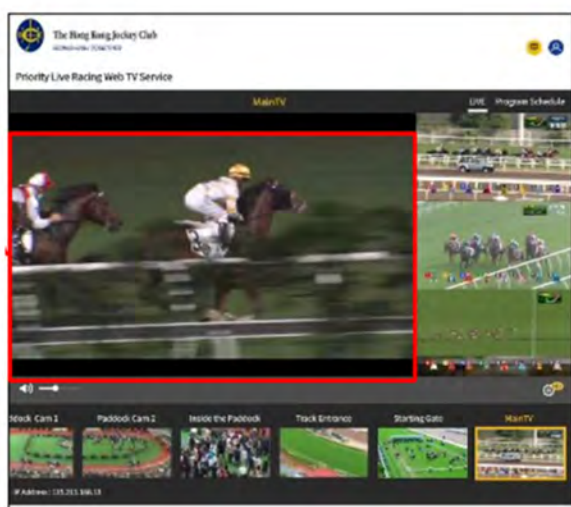

Experience the Ultimate Live Racing Stream— Revolutionizing the Way Fans Watch!

Our cutting-edge solution delivers an unparalleled live racing experience with ultra-low latency, multi-screen support, and interactive features. Designed for seamless performance across multiple platforms, we ensure that every second of the race is captured and streamed in real-time.

Ultra-Low Latency

Experience near real-time racing action with under 1 second of delay

Multi-Screen Experience

- Multi-Angle Viewing – Up to 4 live angles played simultaneously
- Stream Synchronization – All streams stay in sync with ultra-low latency
- Flexible Viewing Options – Switch between main and smaller views seamlessly
- Full-Screen Mode – Any stream can be enlarged and reverted to split-screen
- Optimized Bitrate – Main view plays at the highest available bitrate; smaller views use lower fixed bitrate
- Cross-Platform Support – Available on iOS, Android, and HTML5+
- Adaptive Performance – Optimized based on device hardware capability
- Single-Screen PIP Support – Multi-screen to PIP switching handled at the application level
- Time Code Extraction – Supported for all streams
- Concurrent Uses – 100,000+ uses in customer commercial deployments

Split-Screen Live Streaming Layout

Seamless Angle Switching

VisualOn’s technology is now commercially deployed at the Hong Kong Jockey Club (HKJC), enabling ultra-low latency streaming and multi-view experiences for live racing events.